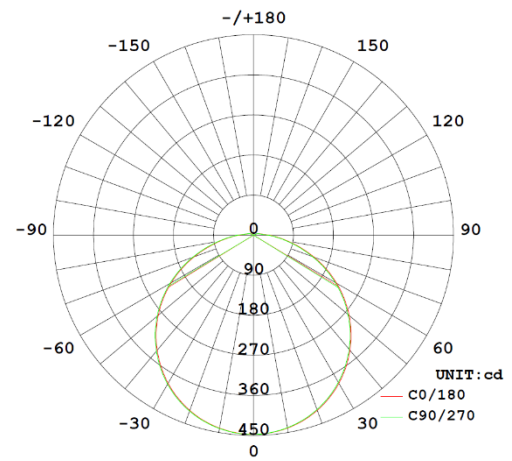

#### Dimension Diagram

#### Sensor Data

Time Off Delay:	NA
Illuminance Switching Range:	NA
Sensitivity Range (%):	NA
Mounting Height (max):	NA
Detection Zone Diameter (max):	NA

#### Polar Intensity Diagram

Diagram for RHC18CCT3-01 in 3000K. Other diagrams available on request