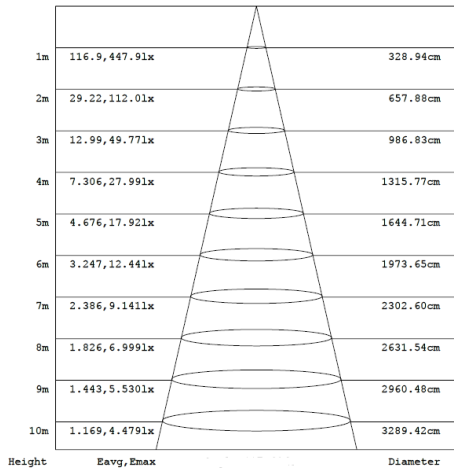

#### Cone Illuminance Diagram

Diagram for RHC18CCT3-01 in 3000K. Other diagrams available on request

#### Dimension Diagram